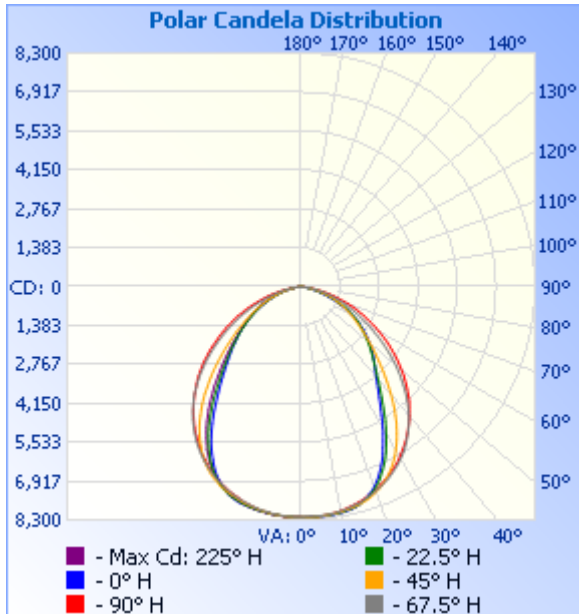

**Photometric Data**

	Center Beam fc	Beam Width	
17.0ft	28.4 fc	29.7 ft	46.7 ft
34.0ft	7.10 fc	59.4 ft	93.3 ft
51.0ft	3.15 fc	89.1 ft	140.0 ft
68.0ft	1.77 fc	118.9 ft	186.6 ft
85.0ft	1.14 fc	148.6 ft	233.3 ft
102.0ft	0.79 fc	178.3 ft	279.9 ft

■ Vert. Spread: 82.3°  
■ Horiz. Spread: 107.8°